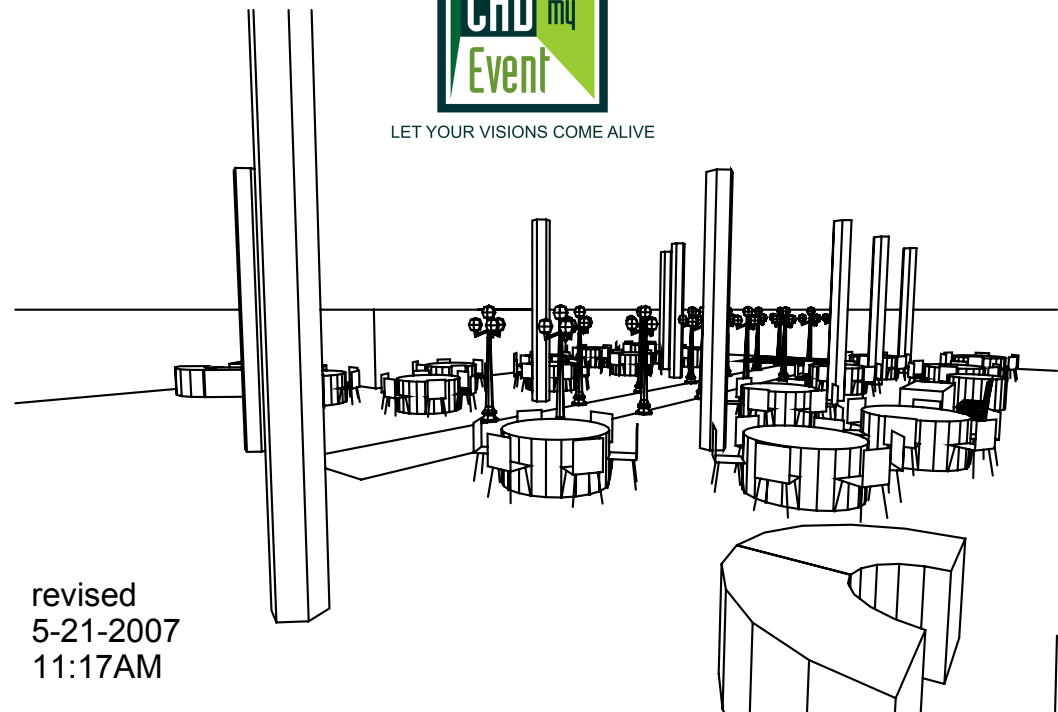

pasta station
14 tables of 6
seating for 104

LET YOUR VISIONS COME ALIVE

revised
5-21-2007
11:17AM