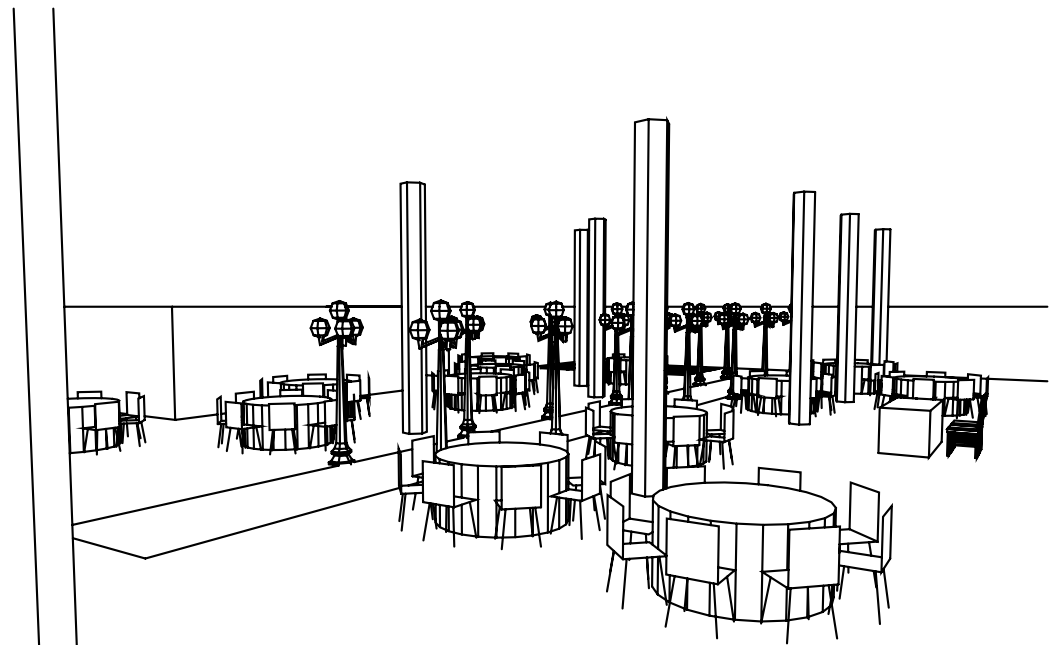

pasta station
14 tables of 6
seating for 104

LET YOUR VISIONS COME ALIVE

revised
5-21-2007
11:17AM