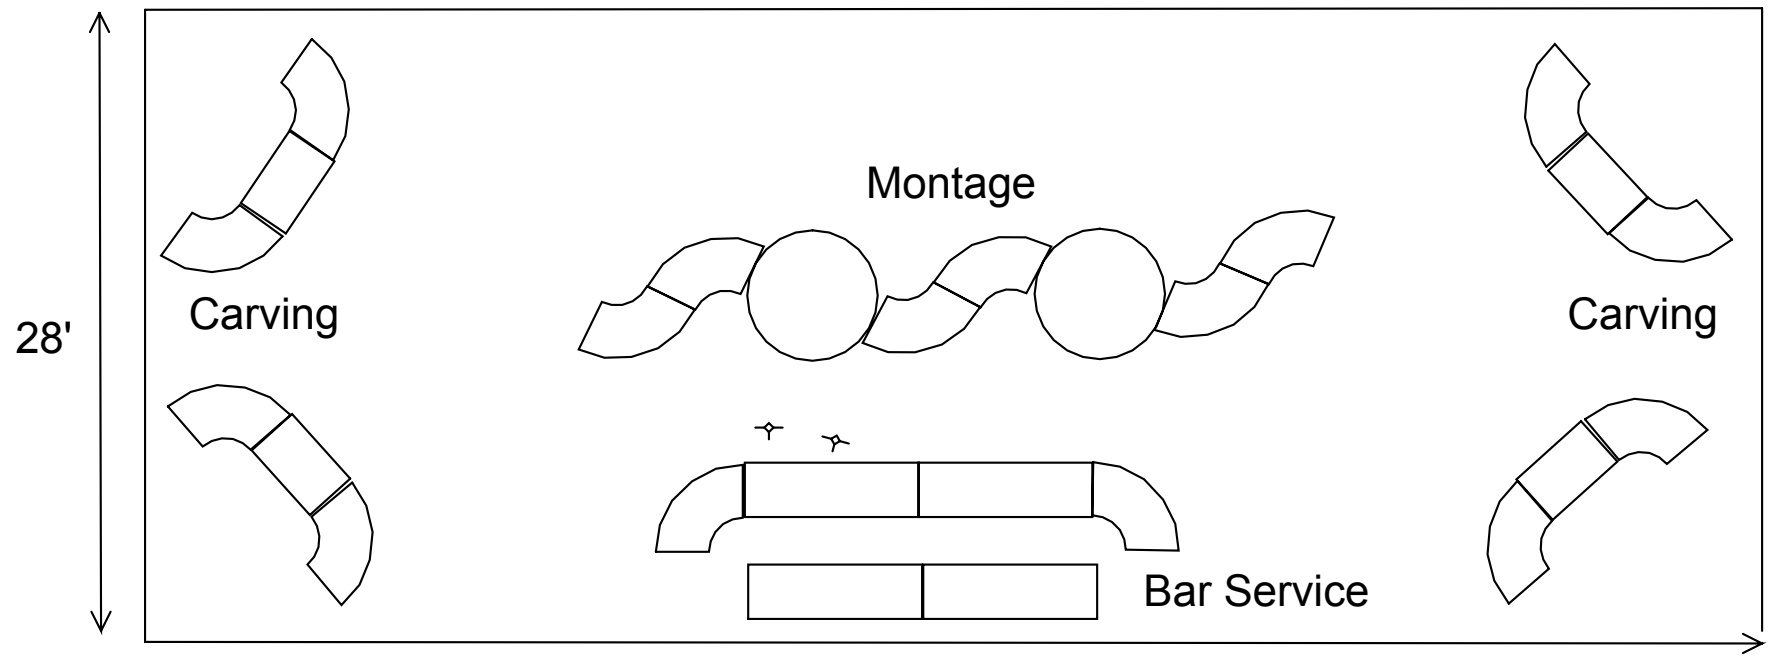

To area 1 ↑

scale each red block = 2ft

75'

window facing street

LET YOUR VISIONS COME ALIVE